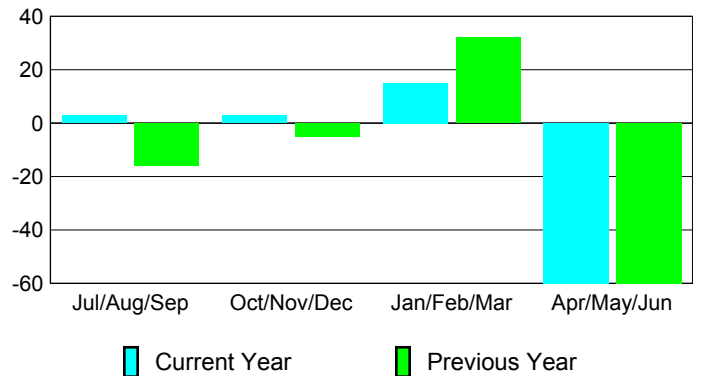

Comparison of Membership Gain/Loss

Current Year Compared to the Previous Year