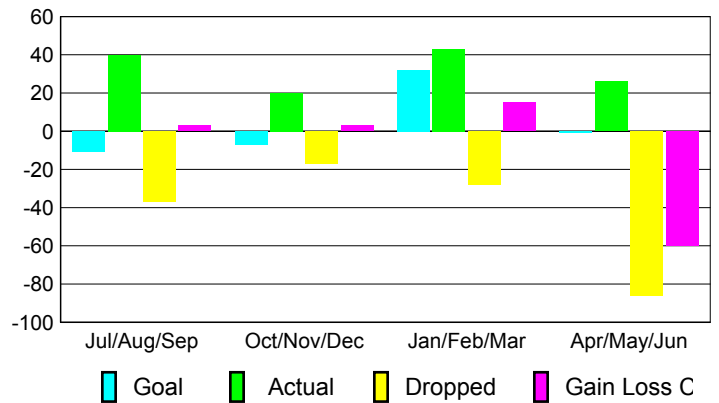

Membership Results 2009-2010

Goal, New, Dropped, Gain/Loss